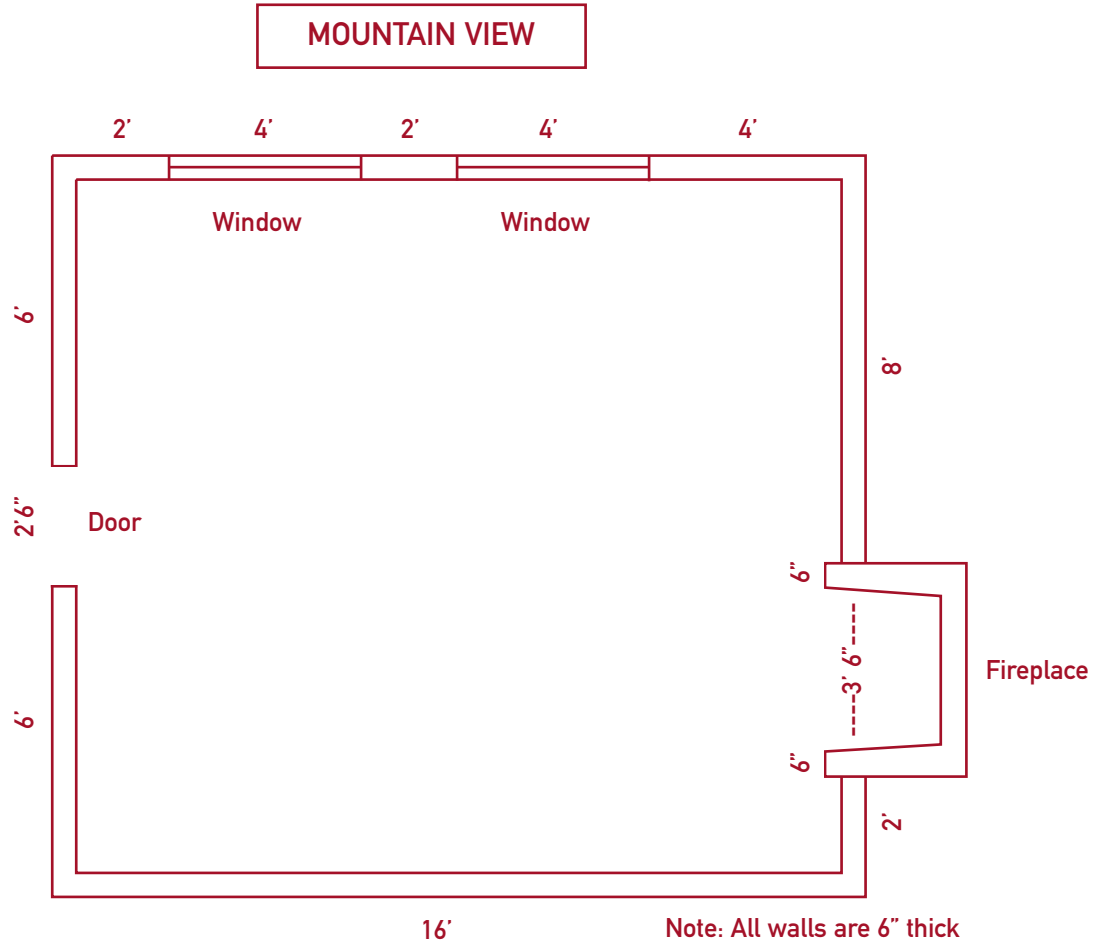

Sample Floor Plan

Redraw this floor plan to scale on your own sheet of paper.
Your sketch should be 1/4 inch scale; 1/4 inch = 1 foot.

Furniture	Length x Width
Sofa (pick one size)	
Large	84" x 30"
Medium	72" x 30"
Small	60" x 30"
Chair (use two)	30" x 30"
Coffee Table (use one)	48" x 24"
Bookcase (use one or two)	60" x 12"
End Table (use one or two)	24" x 24"
Television	36" x 24"