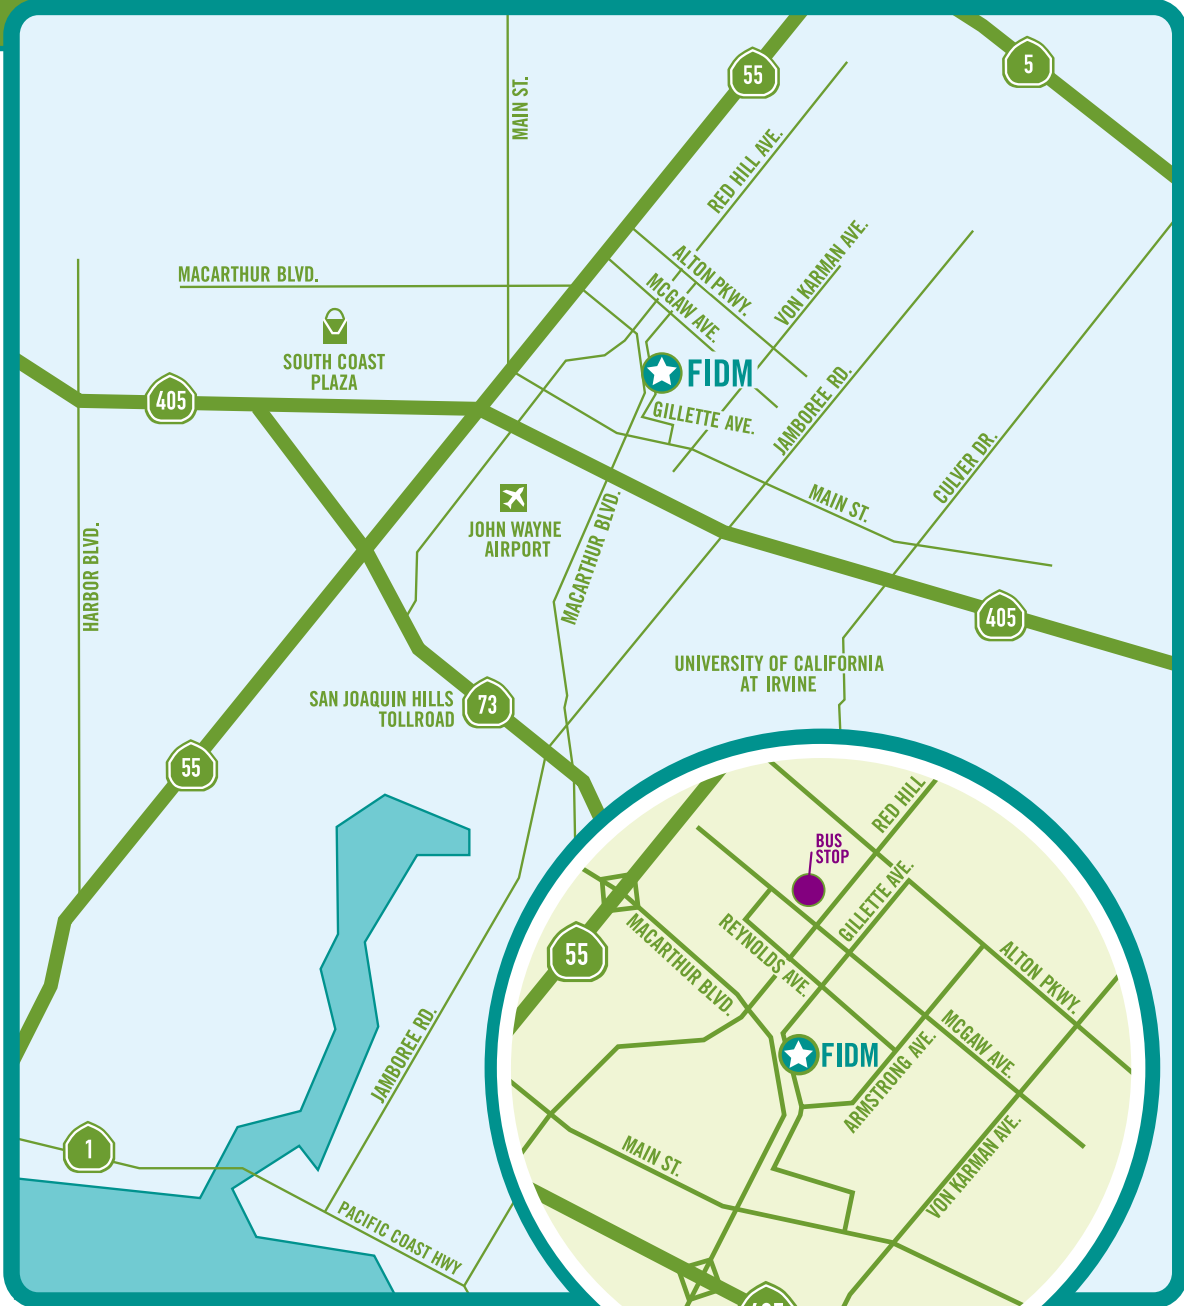

ORANGE COUNTY CAMPUS

FIDM | The Fashion Institute of Design & Merchandising

17590 Gillette Avenue, Irvine, California 92614
949.851.6200 or 888.974.3436

● = PUBLIC TRANSPORTATION